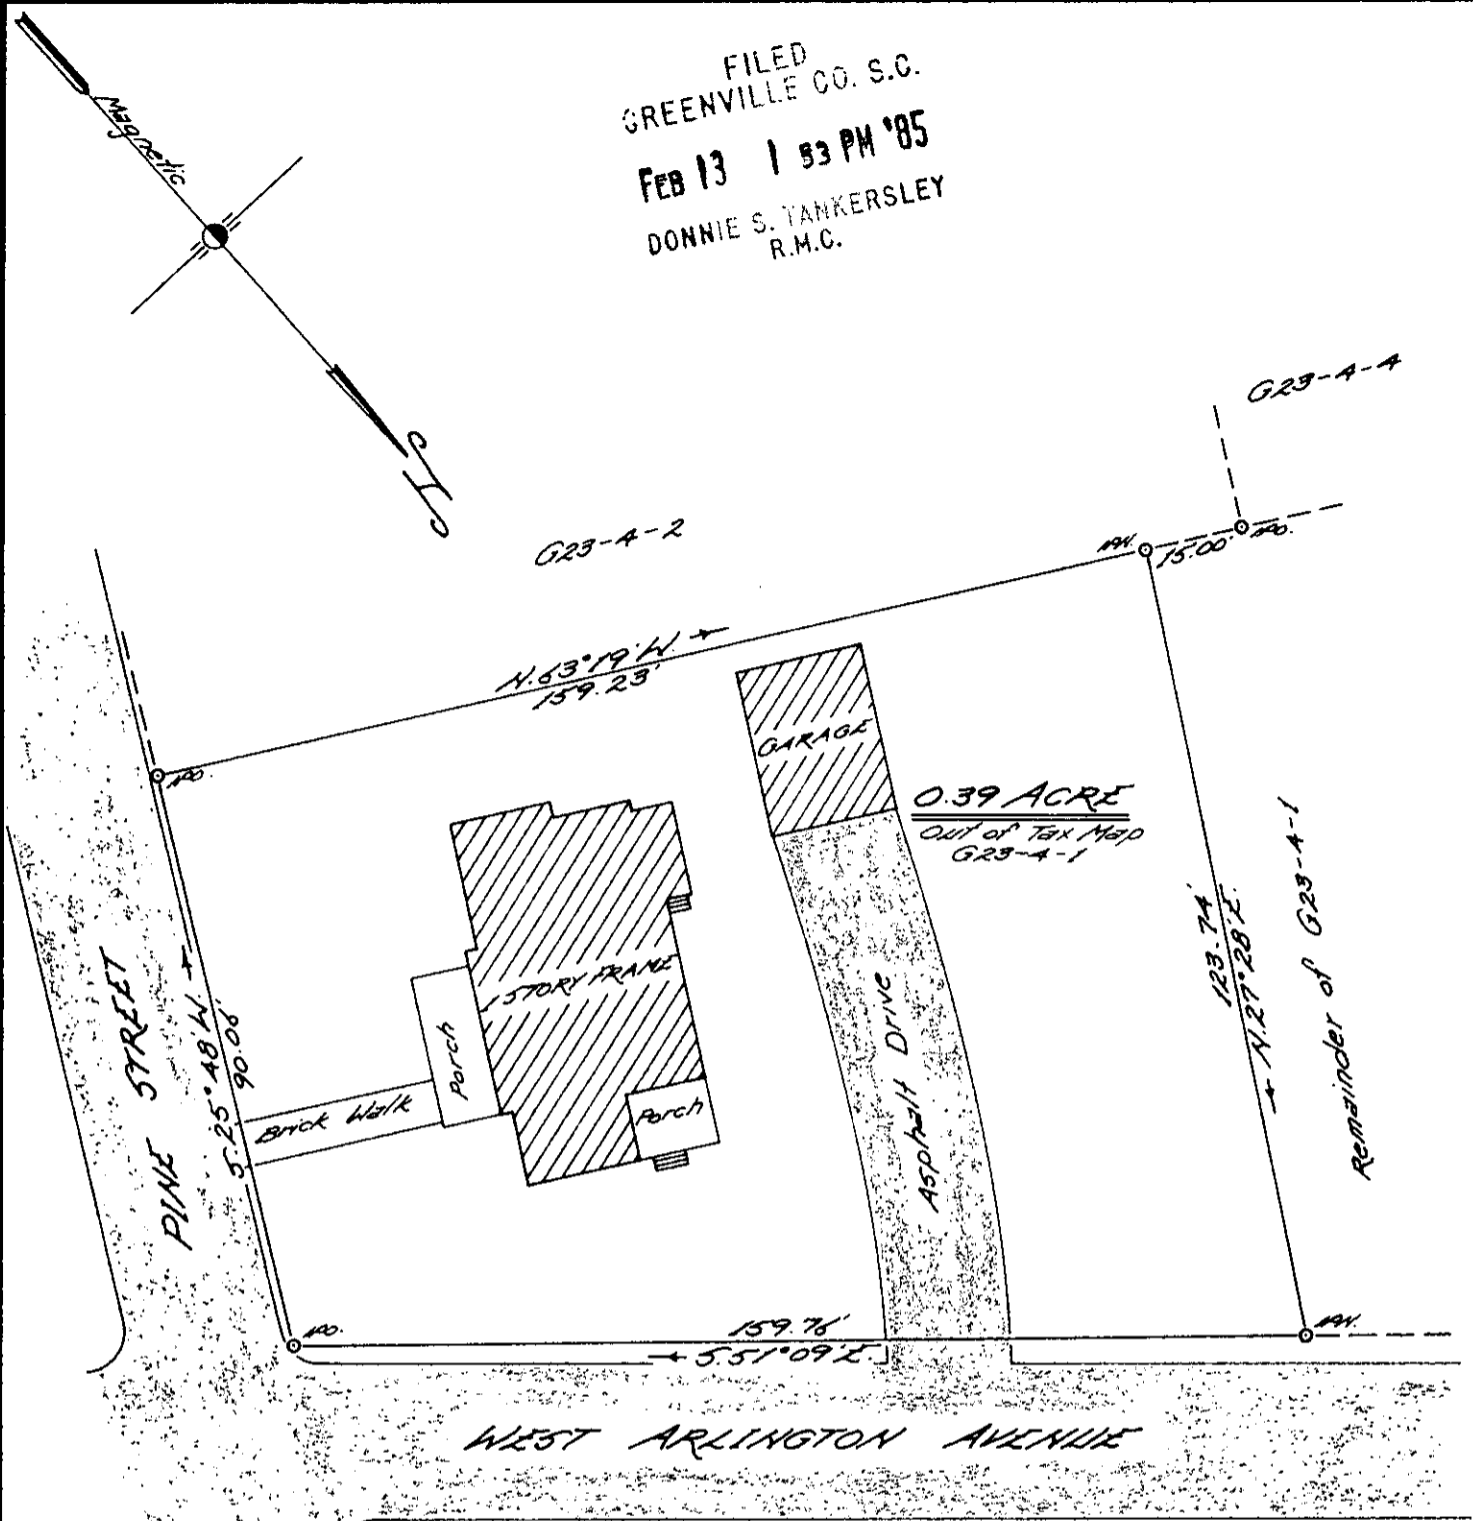

FILED
GREENVILLE CO. S.C.

FEB 13 1 53 PM '85

DONNIE S. TANKERSLEY
R.M.C.

PROPERTY OF
N. J. AYERS ESTATE

Located in Greer

GREENVILLE COUNTY, SOUTH CAROLINA

SCALE: 1" = 30 FEET

OCT. 23, 1984

✓ 23898

11-H-39

FEB 13 1985

I hereby certify that the ratio of precision of the field survey is 1/10,000 as stated hereon and the area was determined by coordinate method of area calculation.

[Handwritten Signature]
 Reg. Surveyor #2212